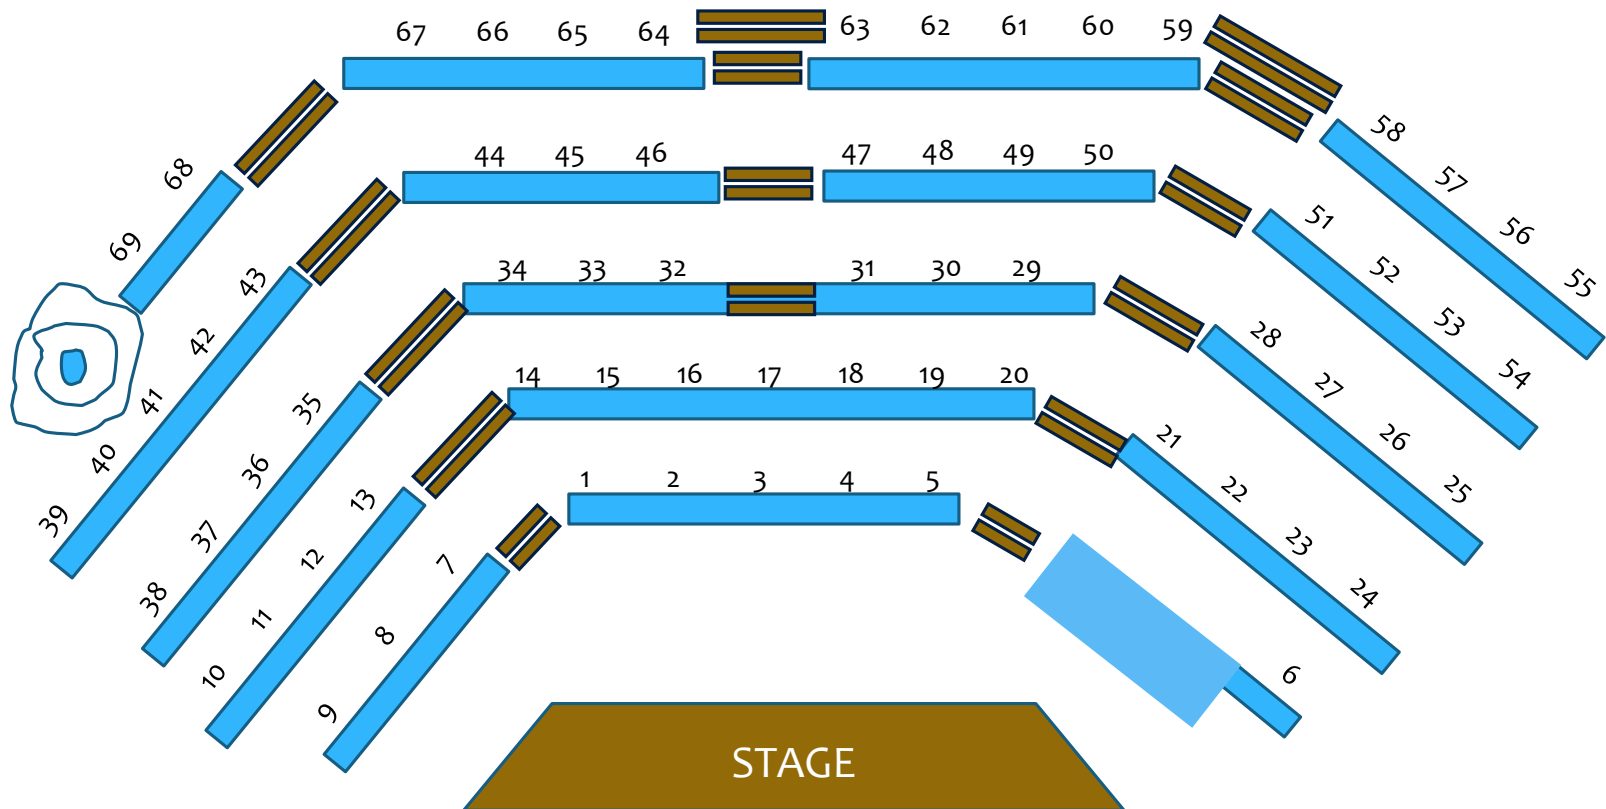

Plaque Locations Amphitheatre

**The Loma Prieta Community Foundation is a 501(c) (3) Nonprofit Community Organization.
Tax ID: 77-0001115**

Plaque Names

Updated: May 6, 2013

1 Larry Ramsauer	18	35	52	61
2 Jerry Bevans	19	36	53	62
3 Thomas Dembry	20	37	54	63
4 Patti Hillyard	21	38	55	64
5 Andrew Bogiages	22	39	56	65
6 Harold Hagedorn	23	40	57	66
7 John Ziegler	24	41	58	67
8 Kerry Sletten	25	42	59	68
9	26	43	60	69
10	27	44		
11	28	45		
12	29	46		
13	30	47		
14	31	48		
15	32	49		
16	33	50		
17	34	51		